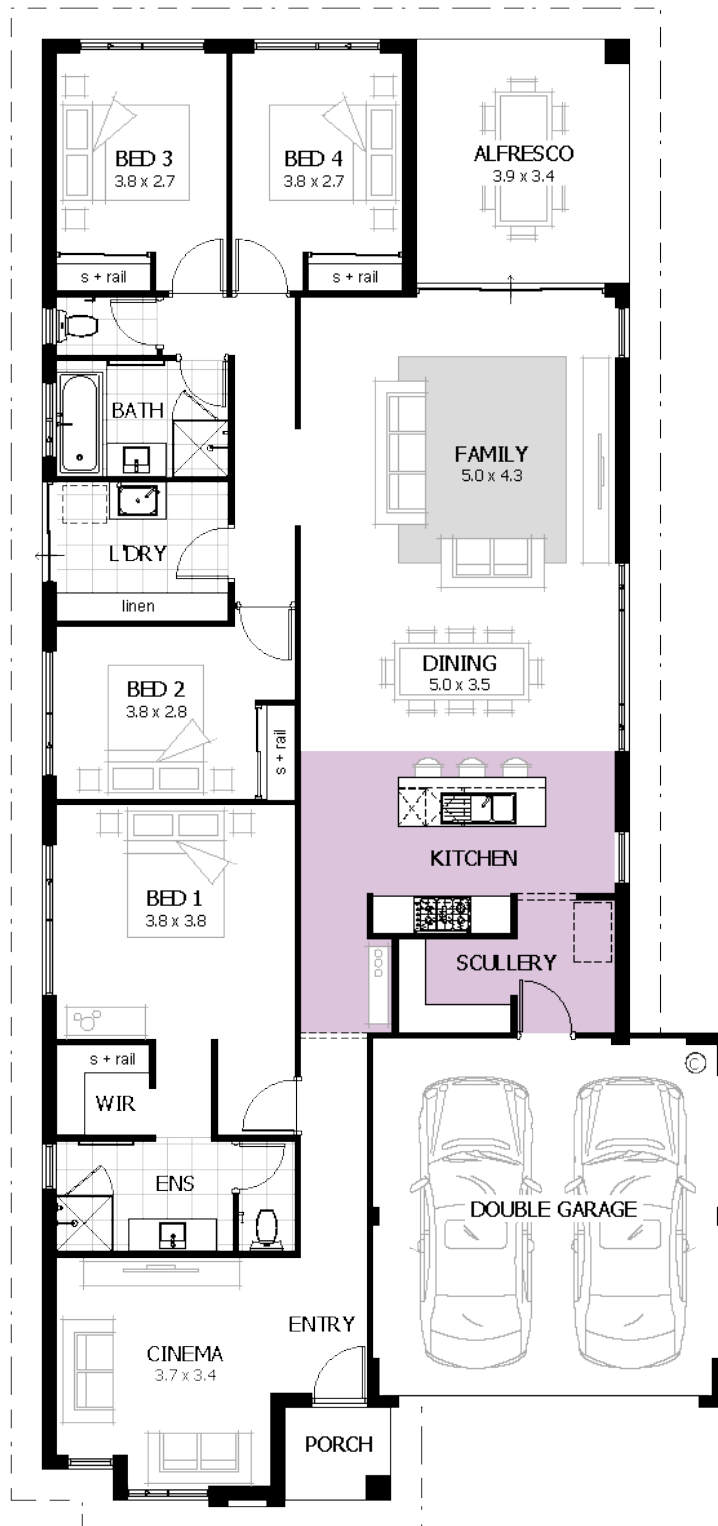

Savvy Saver 220

SAVVY SAVER SERIES

#moretocelebrate

celebrationhomes.com.au Perth Metro 9202 2300 | South West 9792 0577

Images for illustrative purposes only. Landscaping and fencing not included. Please visit www.celebrationhomes.com.au/disclaimers for full terms and conditions. Celebration Homes BC5409.