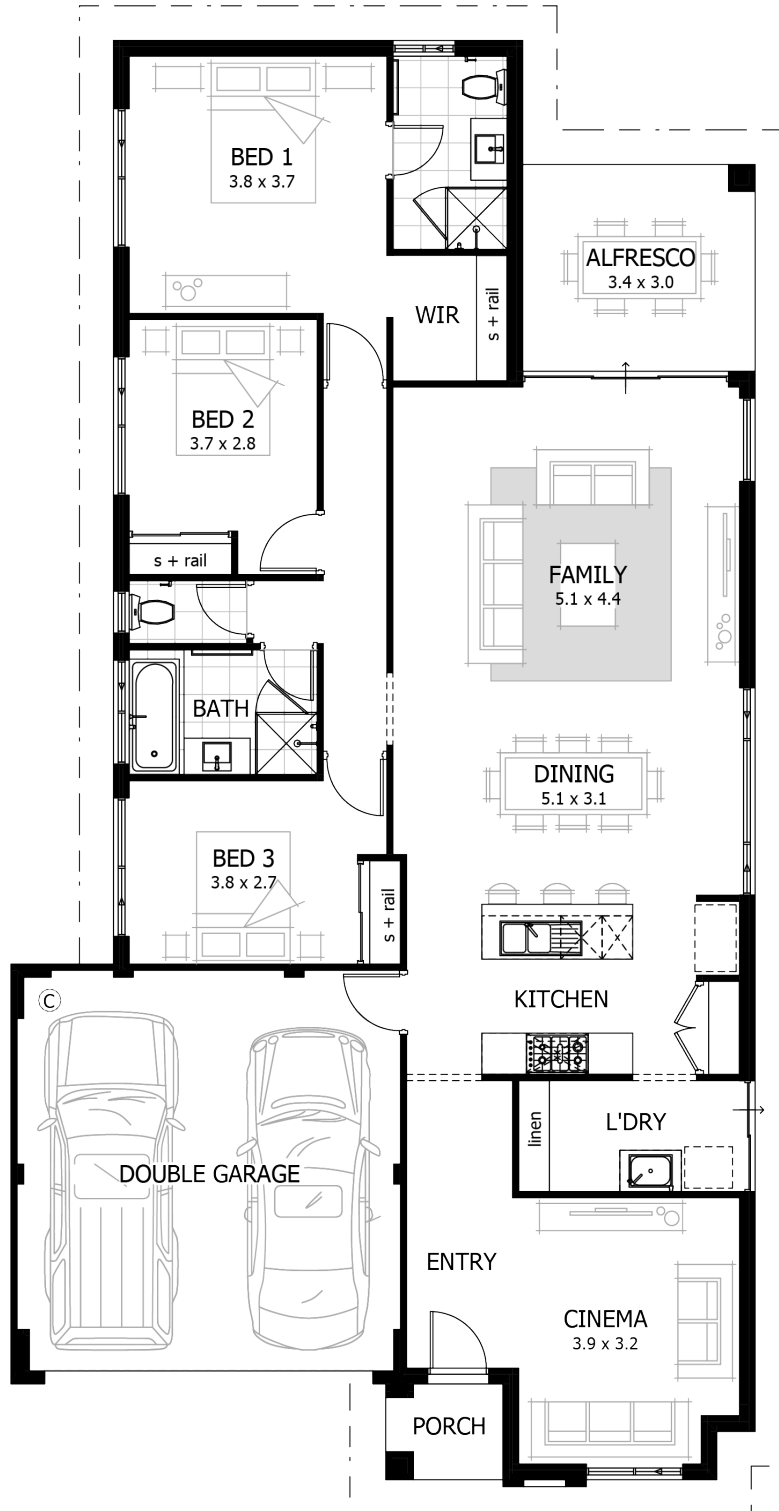

the arlo 190

SIGNATURE SERIES

#moretocelebrate

celebrationhomes.com.au Perth Metro 9202 2300 | South West 9792 0577

Images for illustrative purposes only. Landscaping and fencing not included. Please visit www.celebrationhomes.com.au/disclaimers for full terms and conditions. Celebration Homes BC5409.